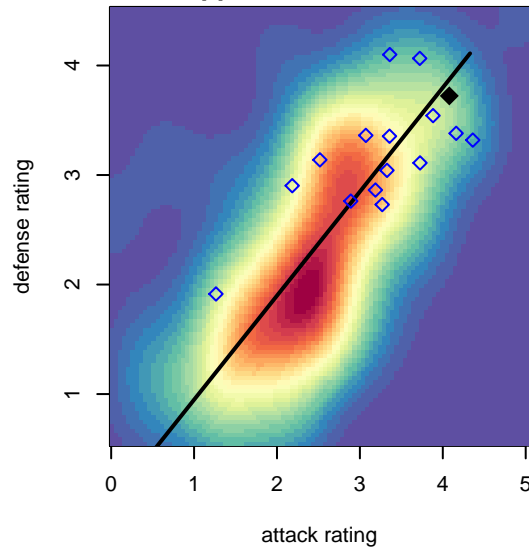

**attack and defense rating
relative to others at age
and all opponents in last 13 months**