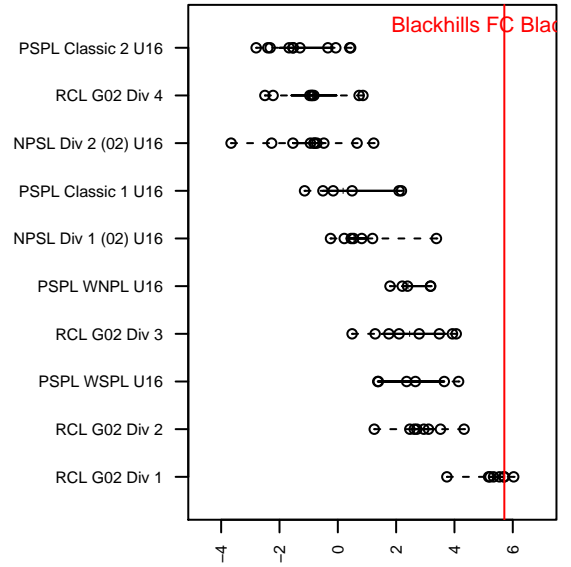

**attack and defense rating
relative to others at age
and all opponents in last 13 months**