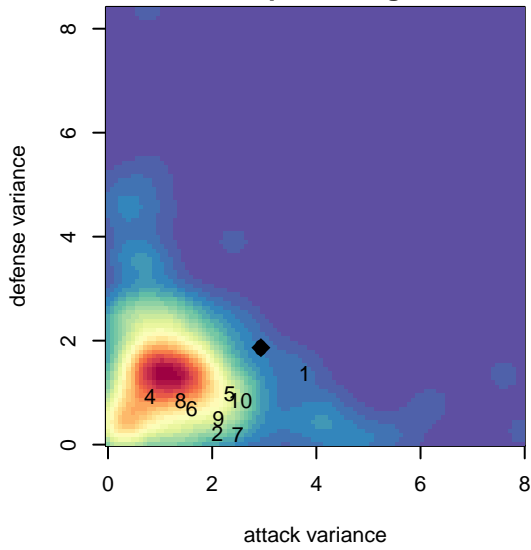

Blackhills FC Black G02

Blackhills FC
 Olympia, WA
 G02 total strength=1925
 attack=59.05 defense=41.37
 fall league = RCL G02 Div 1

alt names used:
 BLACKHILLS FC G 02 BLACK A
 BLACKHILLS FC G 02 BLACK A
 BLACKHILLS FC G 02 BLACK A (WA)
 Blackhills FC G02 Black A

Venues played:
 2017 Clash At the Border Super
 2017 Nike Crossfire Challenge Gold Group U16
 2017 WA Rush Cup GU16 Gold
 2017 RCL G02 Div 1

**attack and defense variance (black dot)
relative to other teams
and top 10 in region**