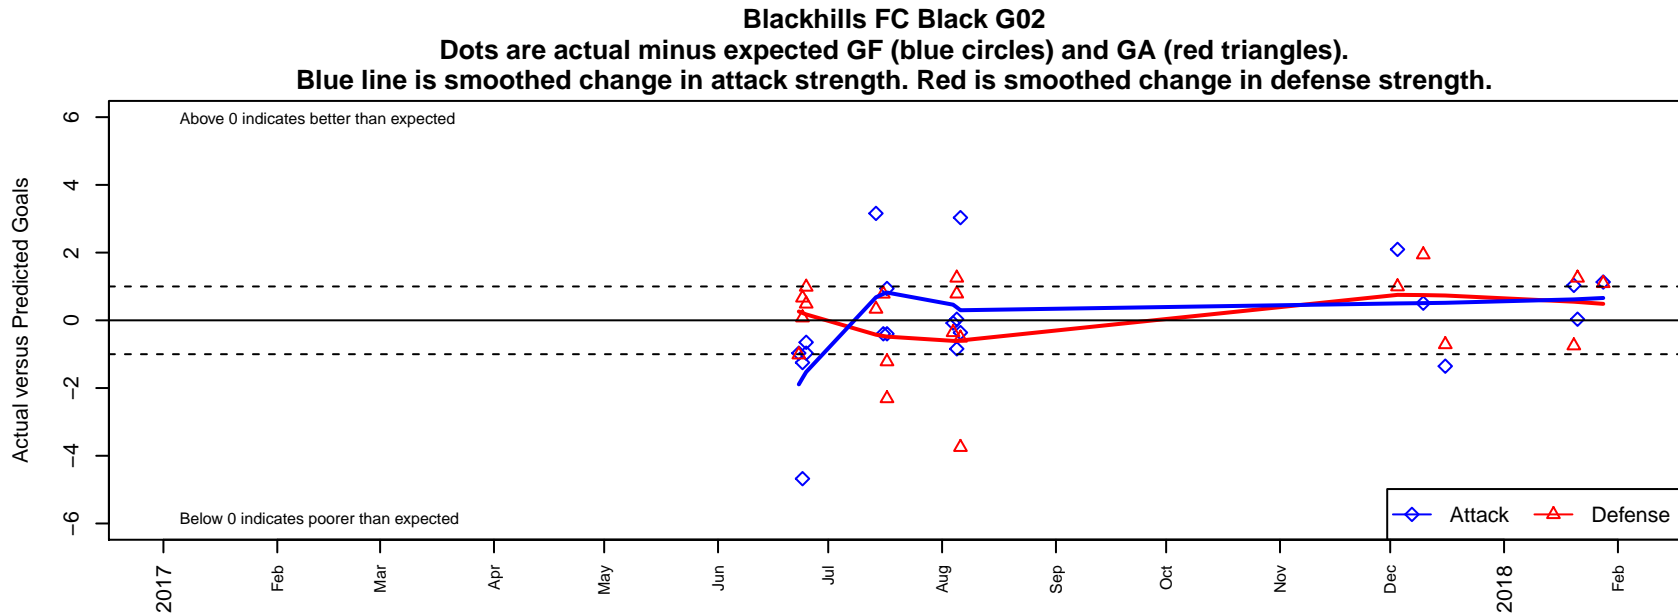

Blackhills FC Black G02

Blackhills FC
 Olympia, WA
 G02 total strength=1925
 attack=59.05 defense=41.37
 fall league = RCL G02 Div 1

alt names used:
 BLACKHILLS FC G 02 BLACK A
 BLACKHILLS FC G 02 BLACK A
 BLACKHILLS FC G 02 BLACK A (WA)
 Blackhills FC G02 Black A

Venues played:
 2017 Clash At the Border Super
 2017 Nike Crossfire Challenge Gold Group U16
 2017 WA Rush Cup GU16 Gold
 2017 RCL G02 Div 1

**attack and defense variance (black dot)
relative to other teams
and top 10 in region**