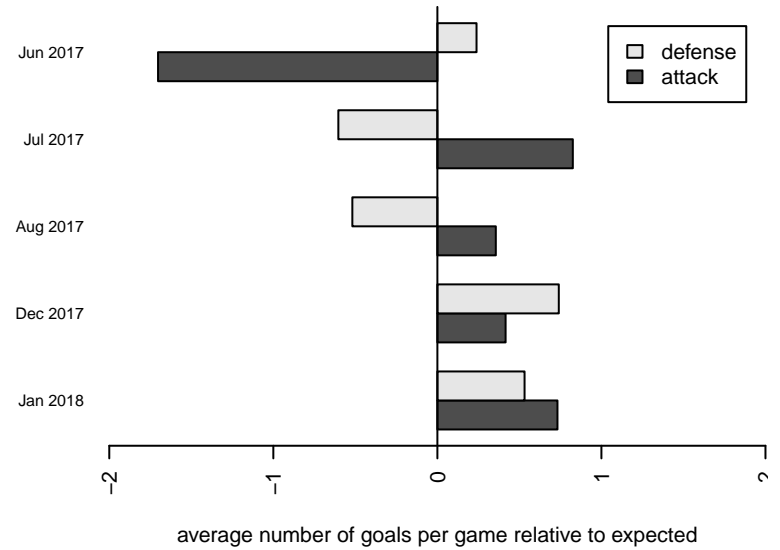

Performance relative to 13 month average