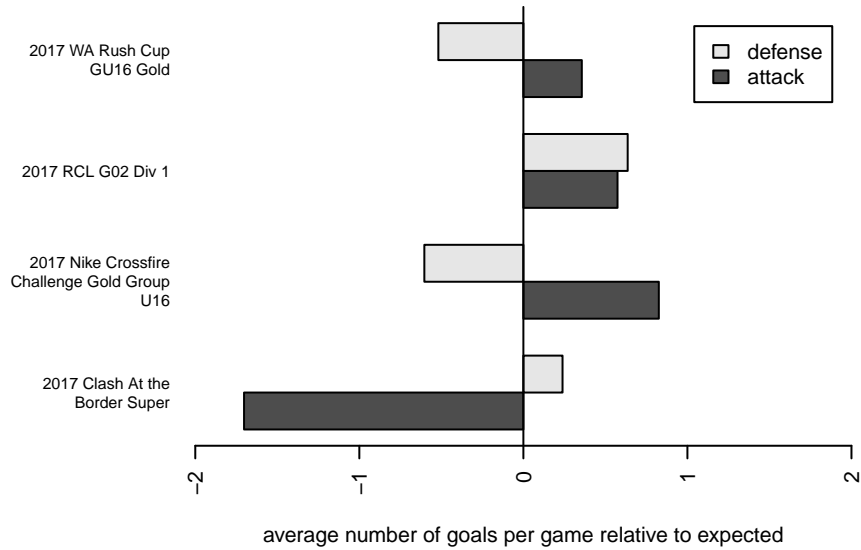

Performance relative to 13 month average